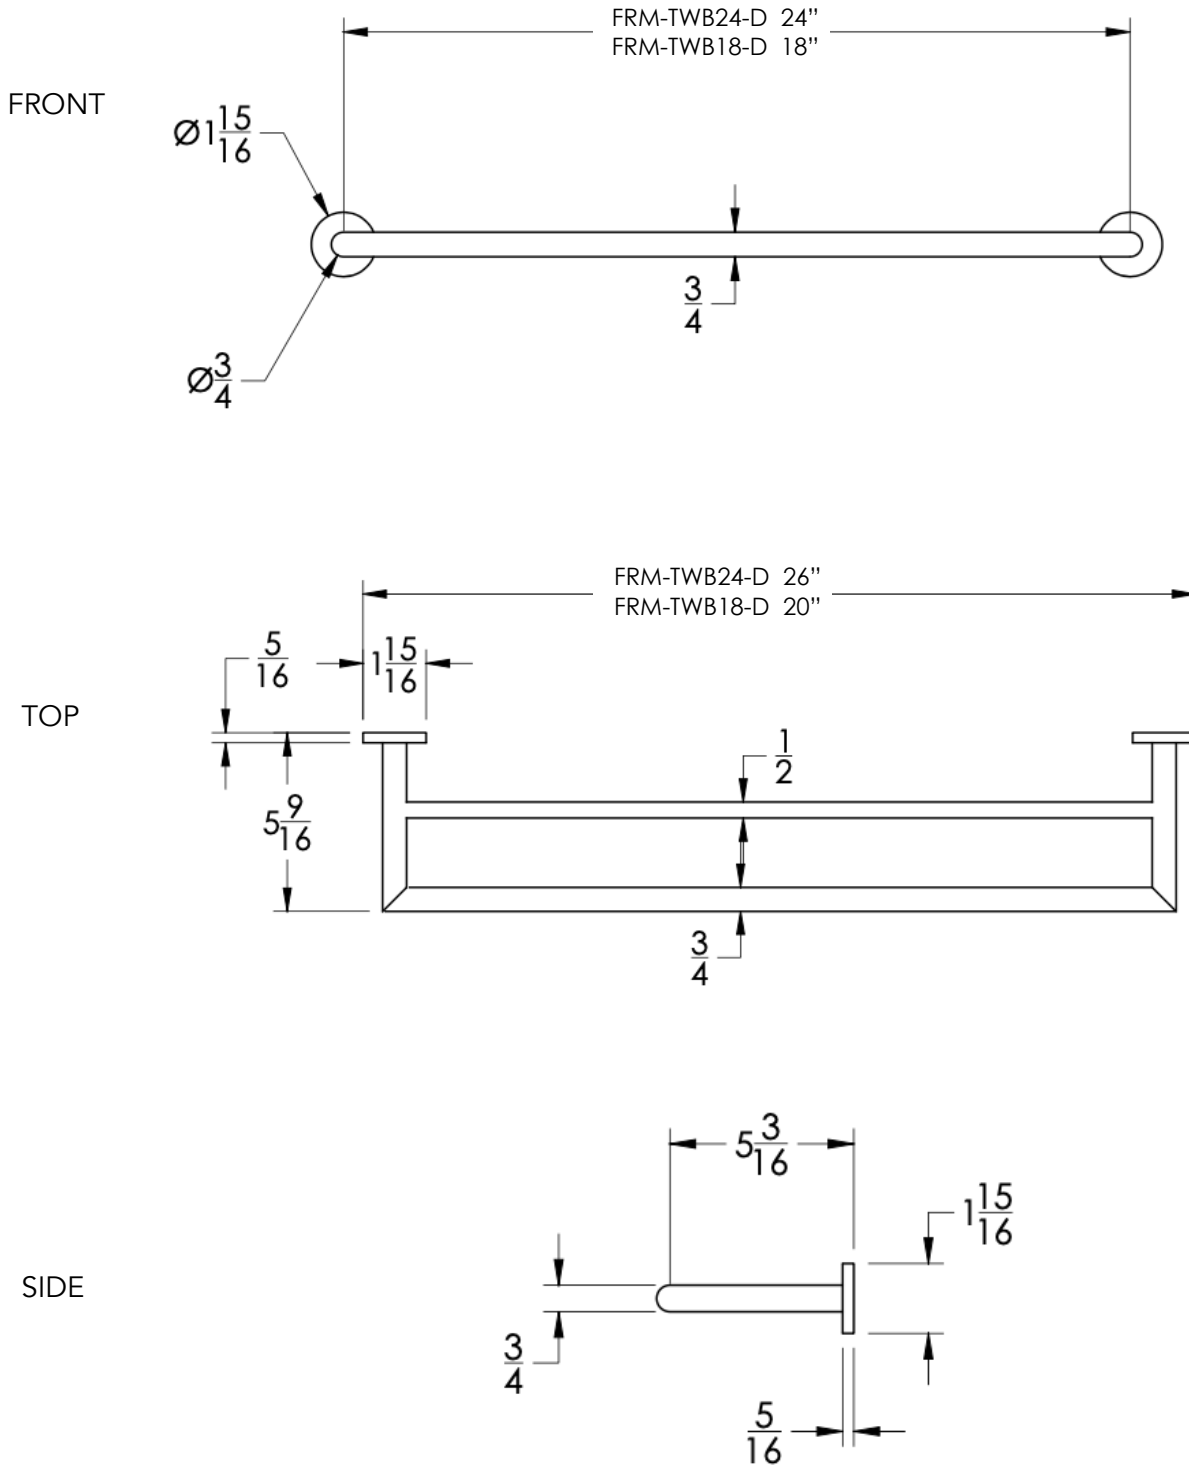

neelnox

LET
THERE
BE **DESIGN.**

FEATURES

- Premium 304 Grade Stainless Steel
- Solid Mount Construction
- Concealed Installation Hardware
- State of the art wall anchors included for installation on Dry wall or Tile

COLLECTION FORM

TOWEL BAR

Model	Product	Finishes Available
FRM-TWB24-D	24" Towel Bar	Multiple finishes available. Over 23 finishes to choose from.
FRM-TWB18-D	18" Towel Bar	

FINISHES			
Polished (-P)	Antique Copper (-ACOP)	Polished Gold (-PGLD)	
Brushed (-B)	Polished Brass (-PBRS)	Brushed Copper (-BCOP)	
Brushed Gold (-BGLD)	Matte White (-WHT)	Brushed Rose Gold (-BRGD)	
Matte Black (-BLK)	Brushed Modern Bronze (-BMBRZ)	Brushed Black (-BRBLK)	
Oil Rubbed Bronze (-ORB)	Glossy White (-GWHT)	Polished Black (-PBLK)	
Brushed Brass (-BBRS)	Polished Rose Gold (-PRGD)	Antique Nickel (-ANKL)	
Brushed Bronze (-BBRZ)	Unlacquered Brass (-UBRS)	Black Nickel (-NKBL)	
Antique Brass (-ABRS)	Polished Nickel (-PNKL)		

Dimensions in inches

NOTE: Dimensions subject to change without notice.